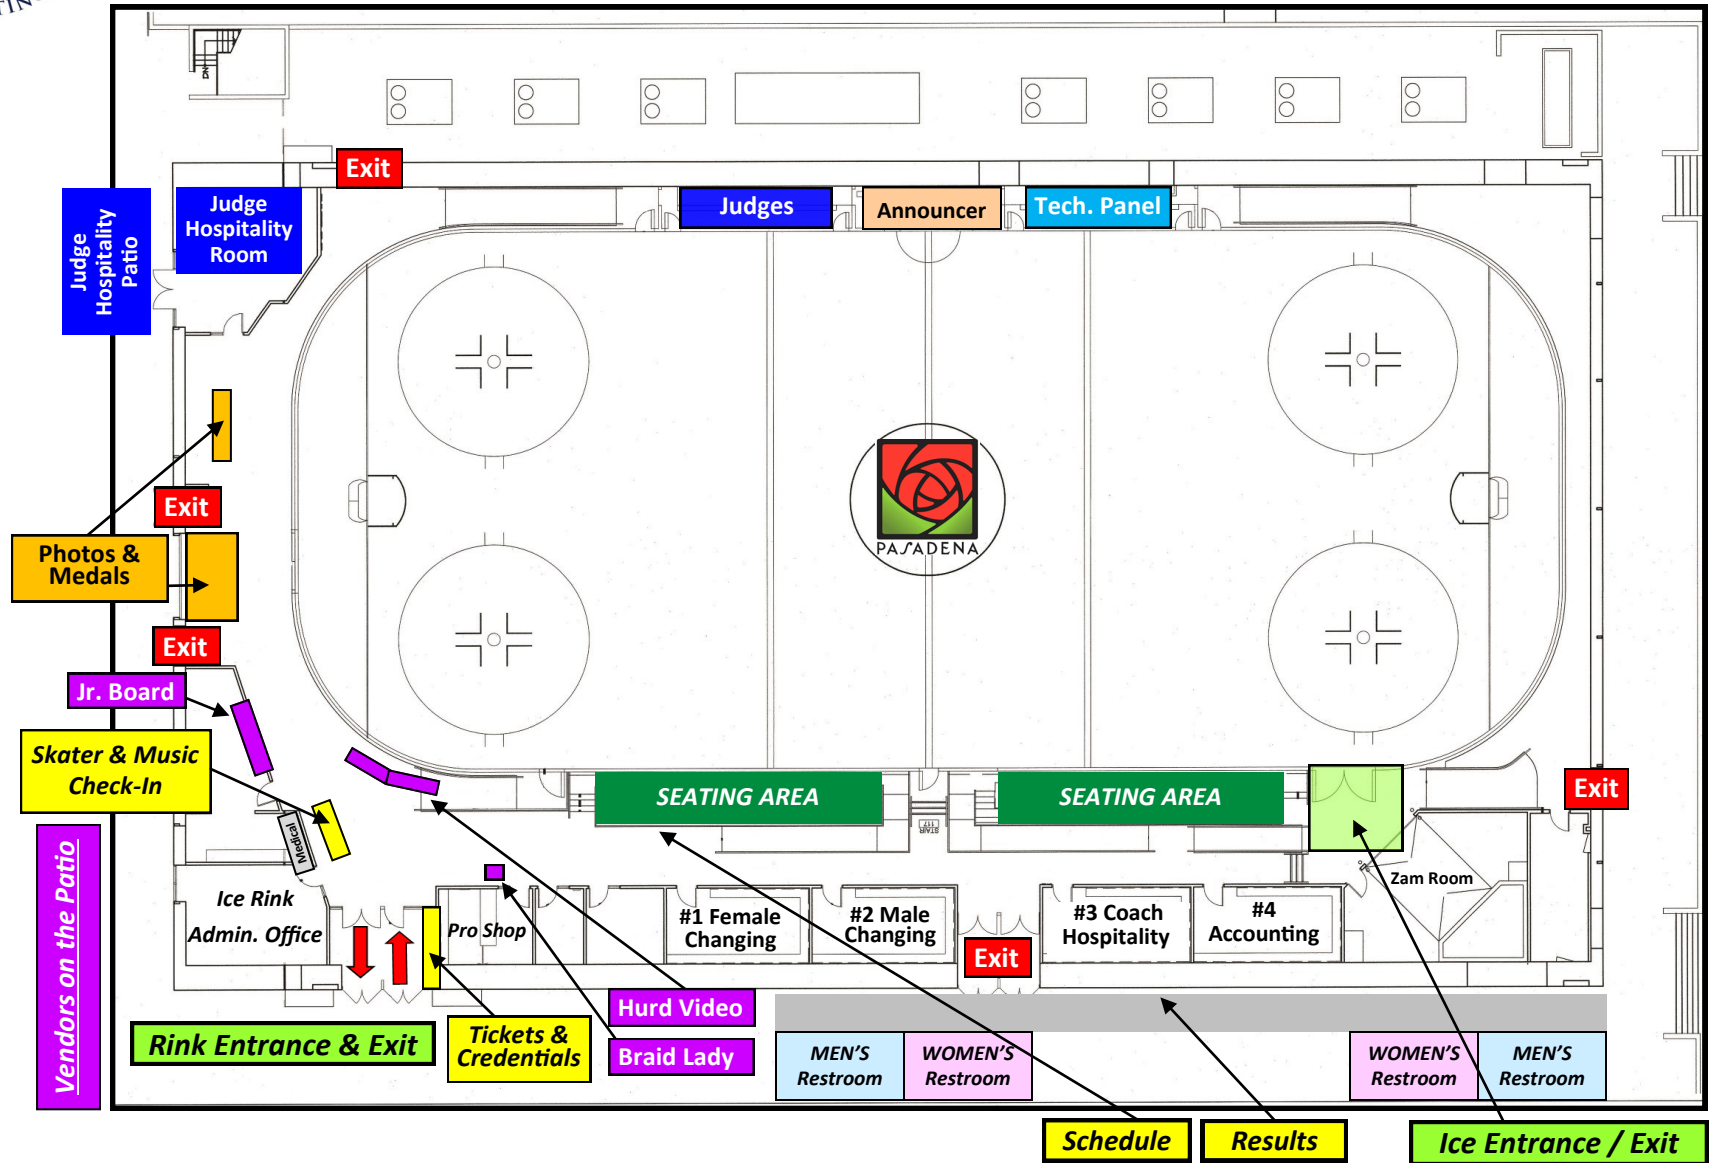

WELCOME TO THE PASADENA ICE SKATING CENTER

September 17 - 18 Only

WELCOME TO THE PASADENA ICE SKATING CENTER

September 19 - 20 Only

In Conference Center Building

Room 212
Skater Warm-Up

Room 214
Female Changing

Room 215
Male Changing

Judge Hospitality Patio

Judge Hospitality Room

Judges

Announcer

Tech Panel

Braid Lady

Photos & Medals

ON-SITE PARKING: This lot is for guests of the Sheraton Hotel, the Ice Skating Center and Convention Center. There is a West entrance off Marengo Ave. and East entrance off Euclid Ave. between Green and Cordova.

ADDITIONAL PARKING: There are more than 2,500 additional parking spaces within a one block radius of the Ice Skating Center.