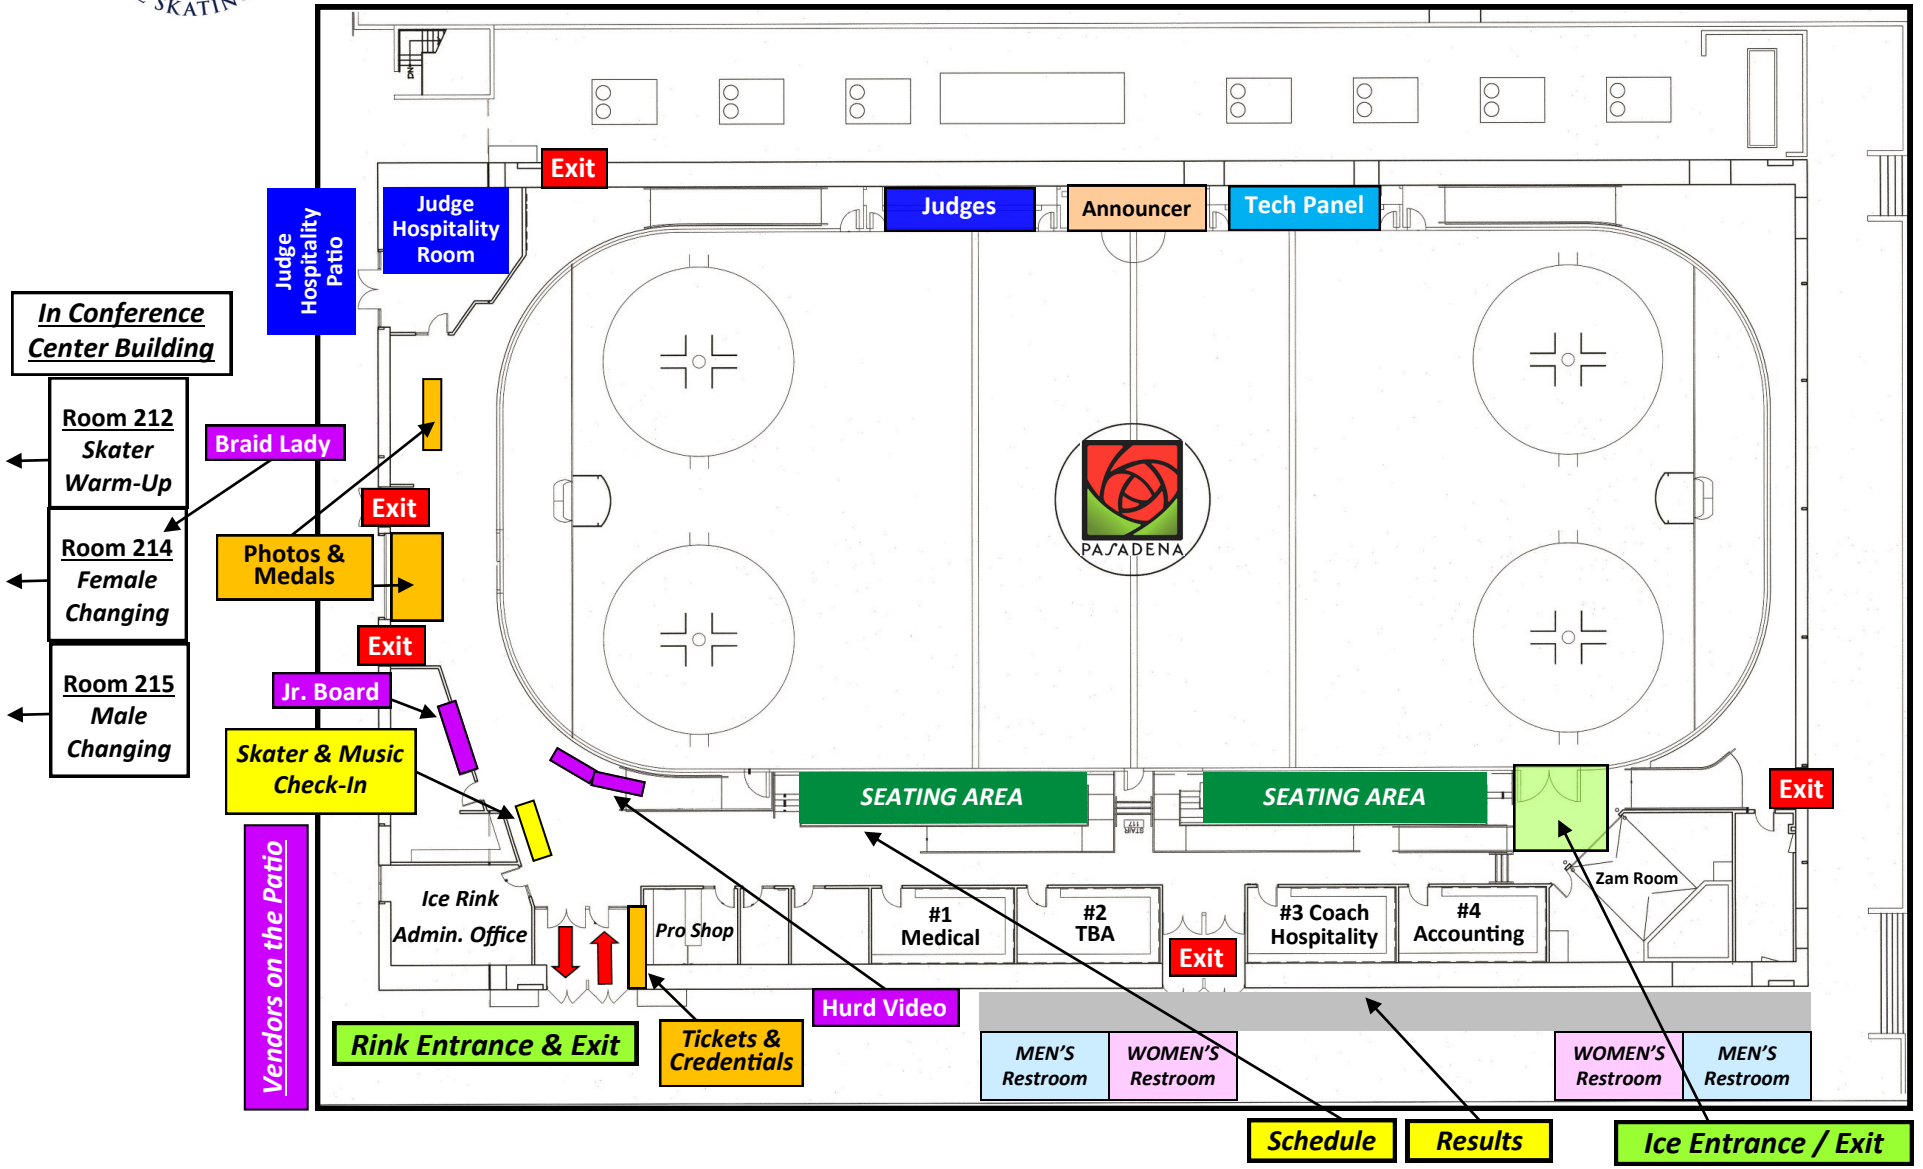

WELCOME TO THE PASADENA ICE SKATING CENTER

September 17 - 18 Only

WELCOME TO THE PASADENA ICE SKATING CENTER

September 19 - 20 Only

In Conference Center Building

Room 212
Skater Warm-Up

Room 214
Female Changing

Room 215
Male Changing

Judge Hospitality Patio

Judge Hospitality Room

Judges

Announcer

Tech Panel

Braid Lady

Photos & Medals

#3 Coach Hospitality

#4 Accounting

Zam Room

MEN'S Restroom

WOMEN'S Restroom

WOMEN'S Restroom

MEN'S Restroom

Schedule

ADDITIONAL PARKING: There are more than 2,500 additional parking spaces within a one block radius of the Ice Skating Center.