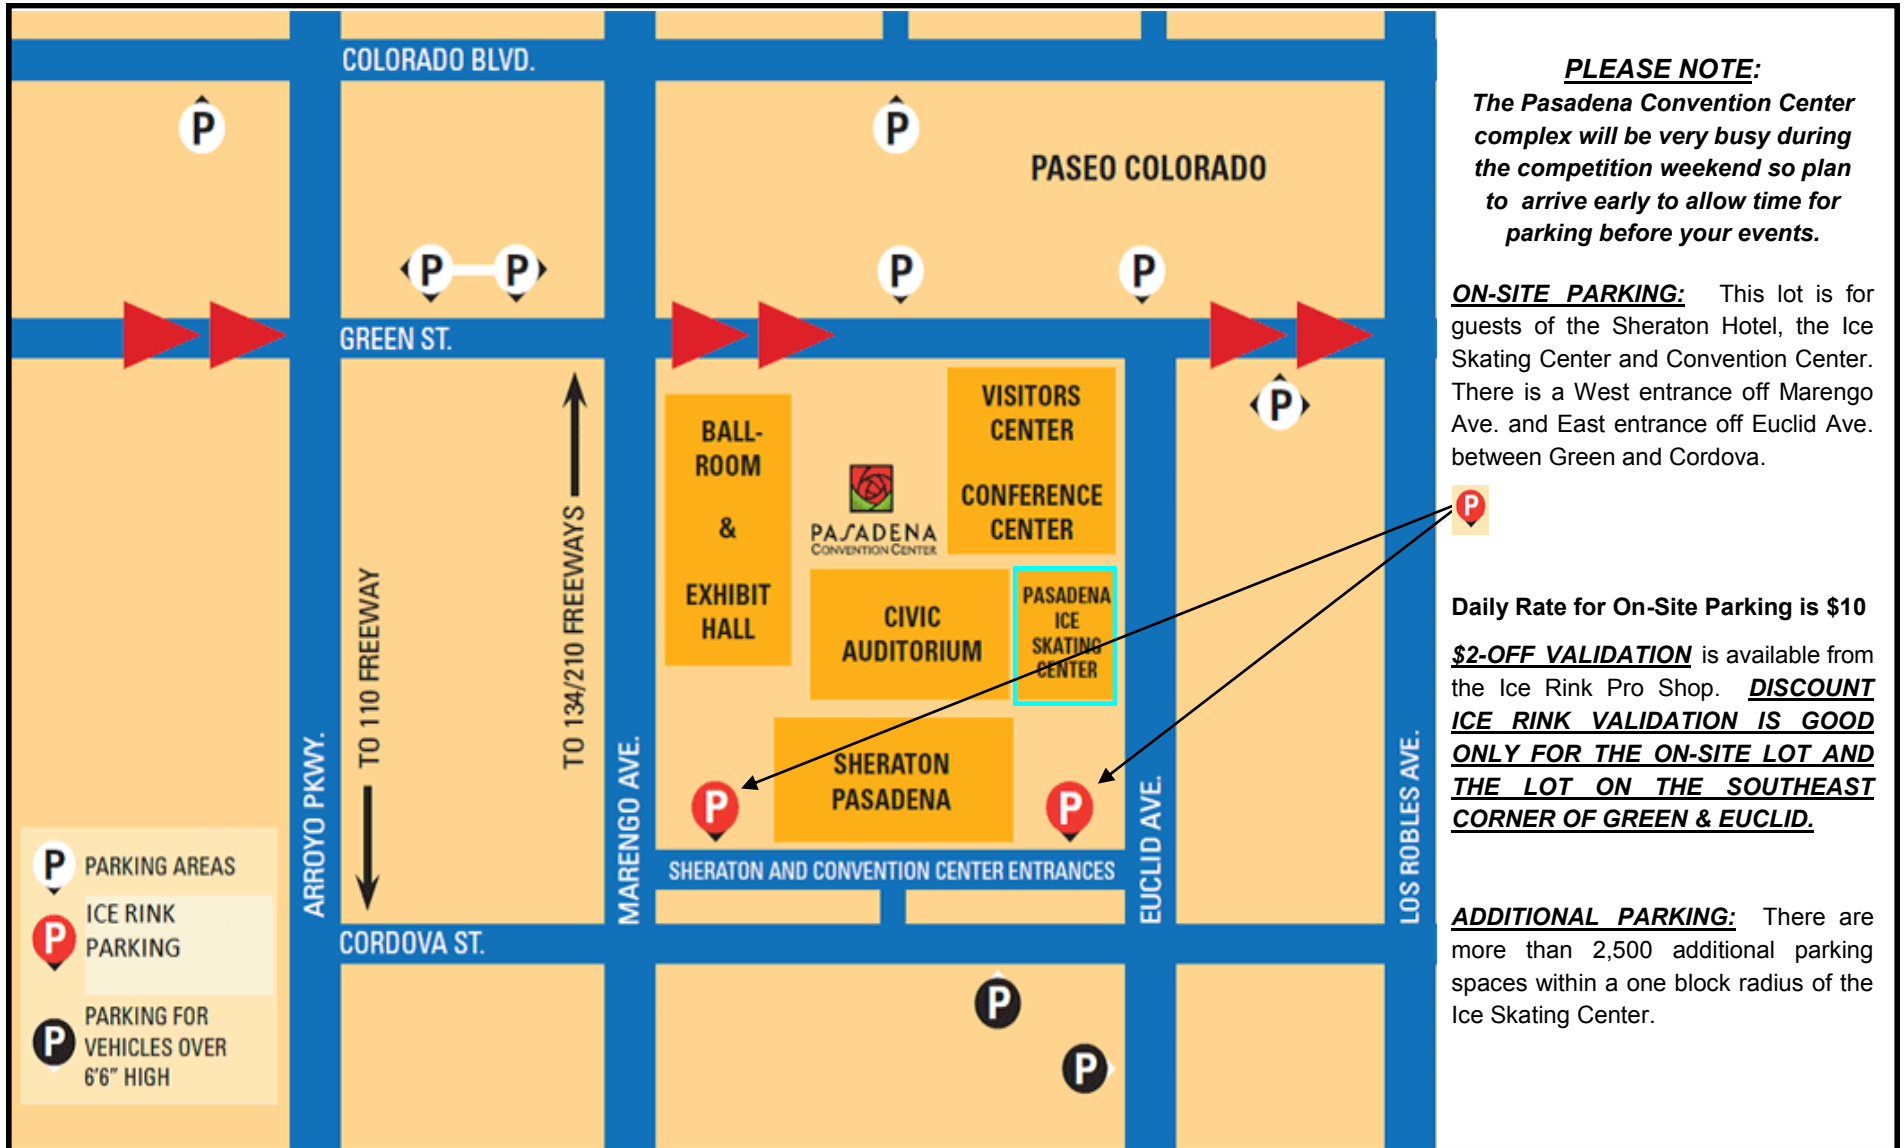

PARKING AT THE PASADENA ICE SKATING CENTER

300 E. Green Street, Pasadena, CA 91101 Tel: 626 578 0800

September 17 - 20, 2015